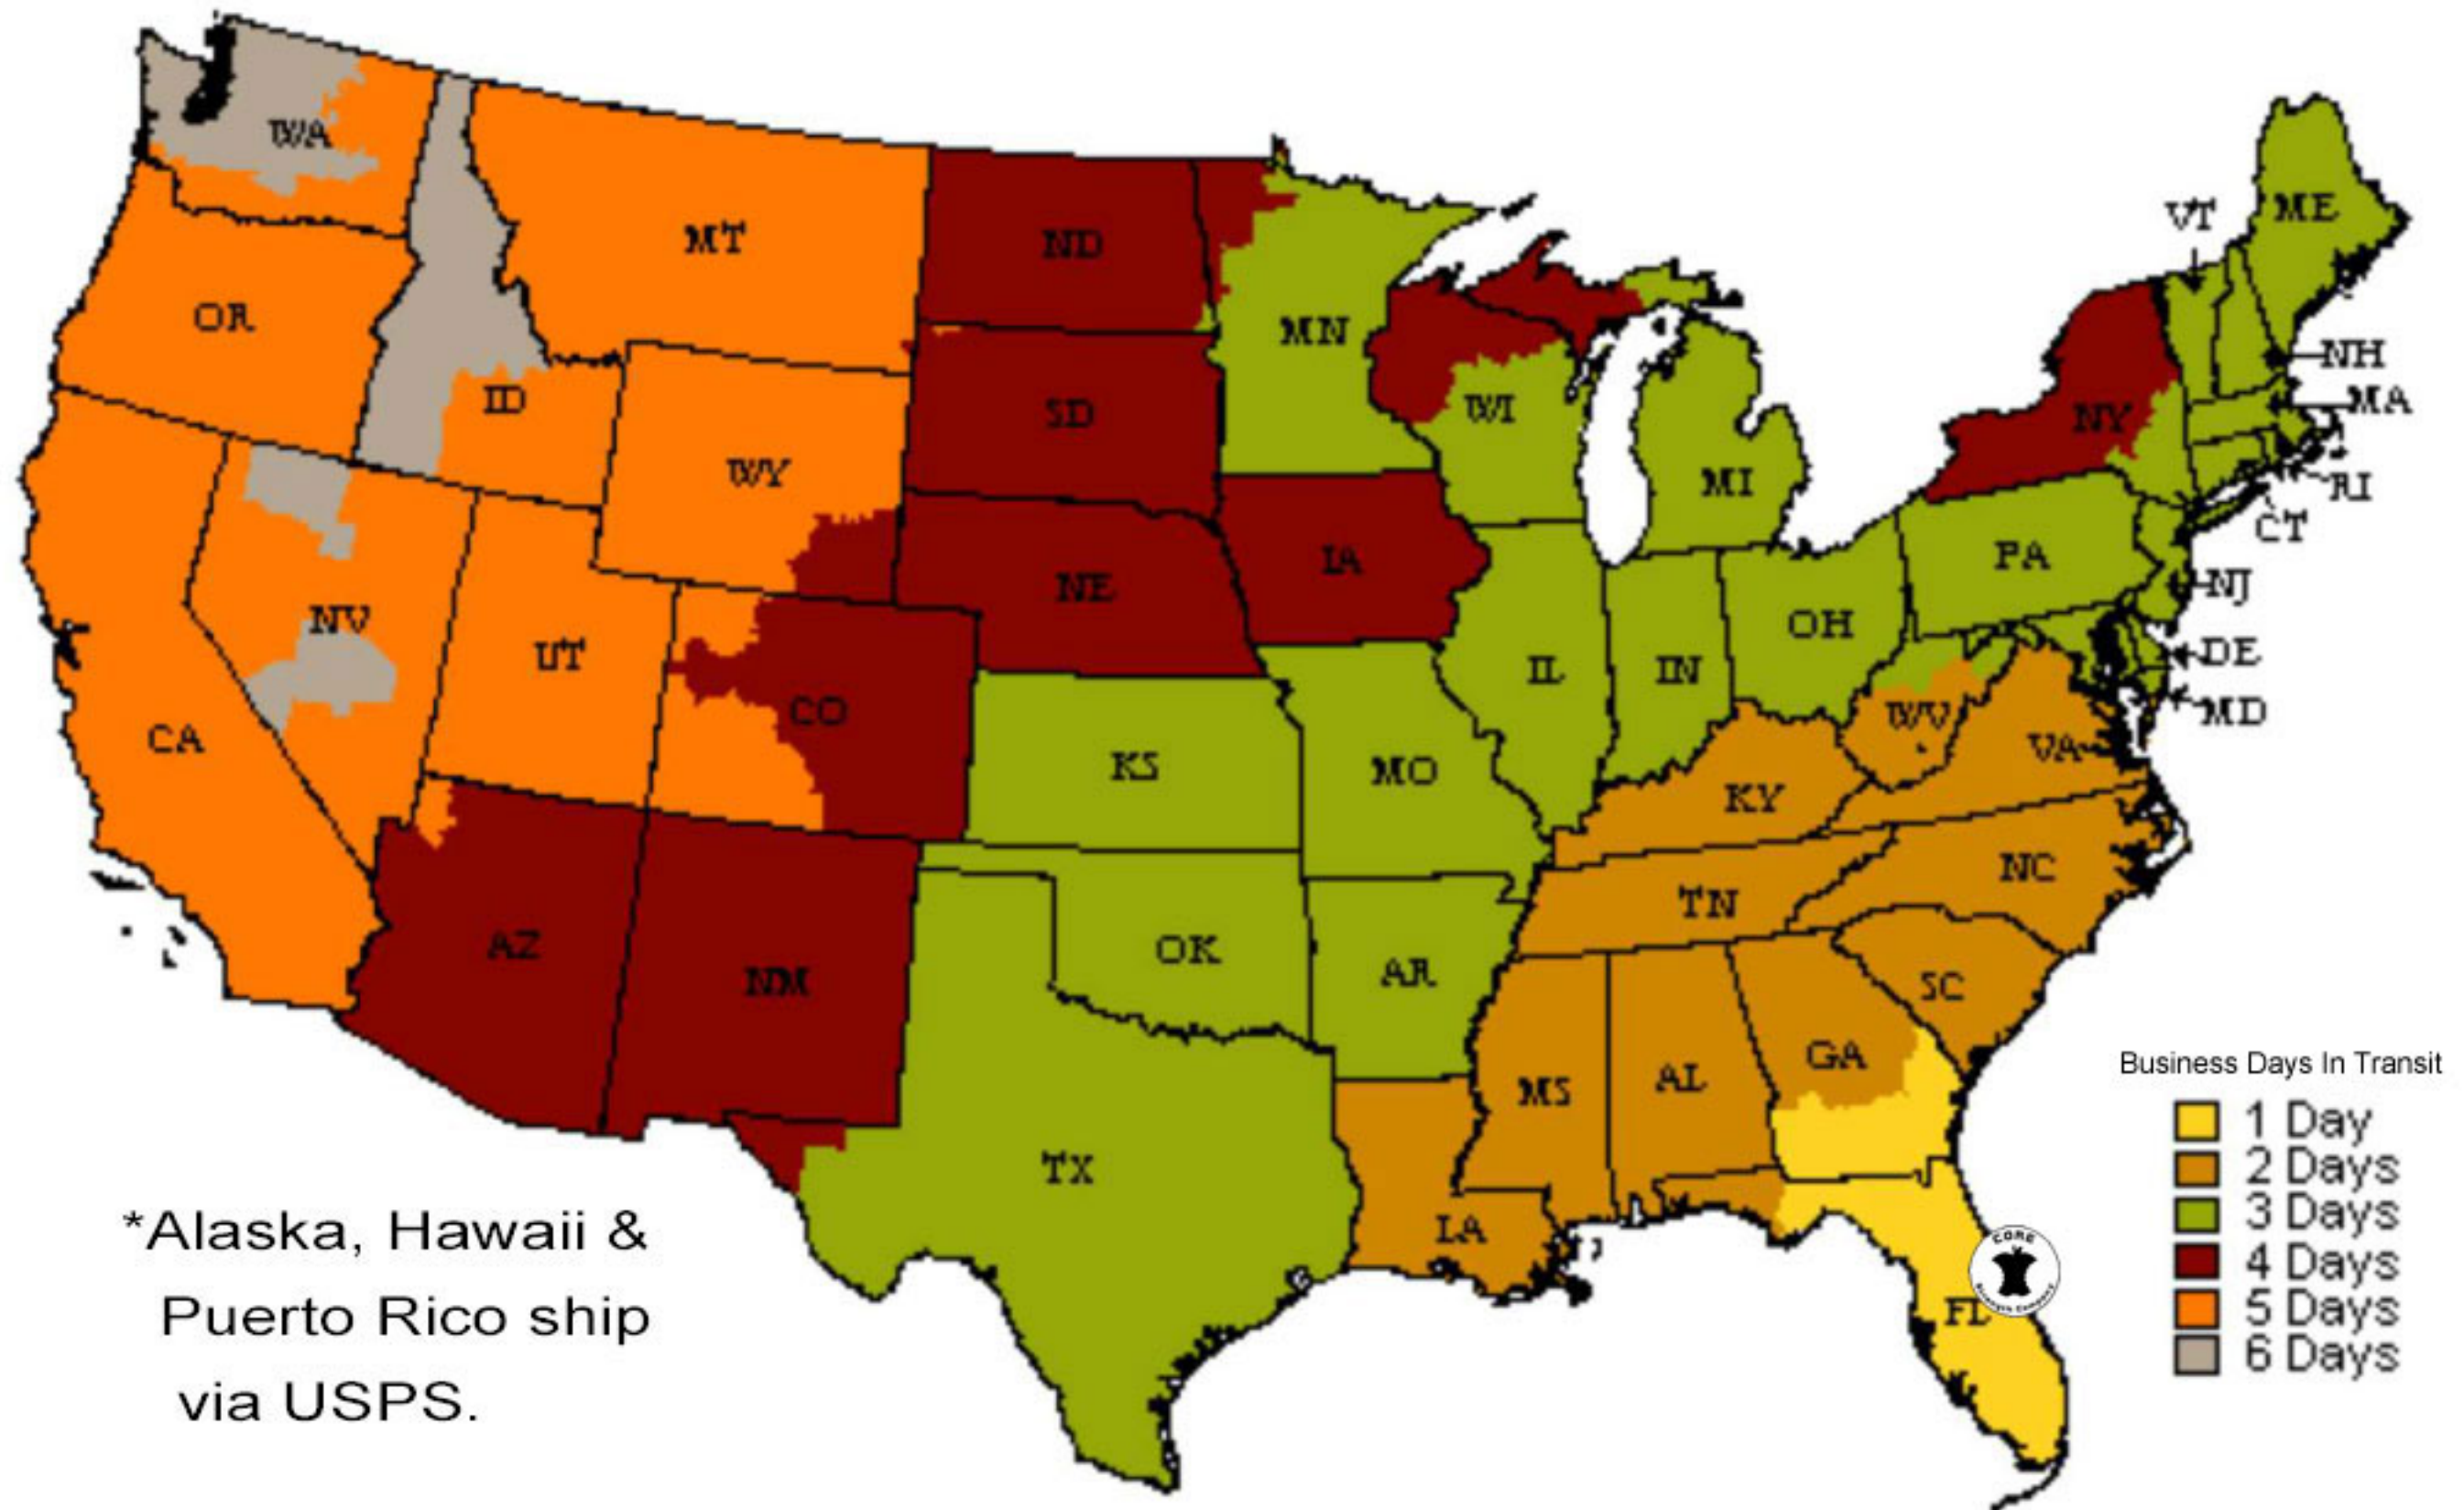

Business Days In Transit From Melbourne, FL 32940

*Alaska, Hawaii & Puerto Rico ship via USPS.